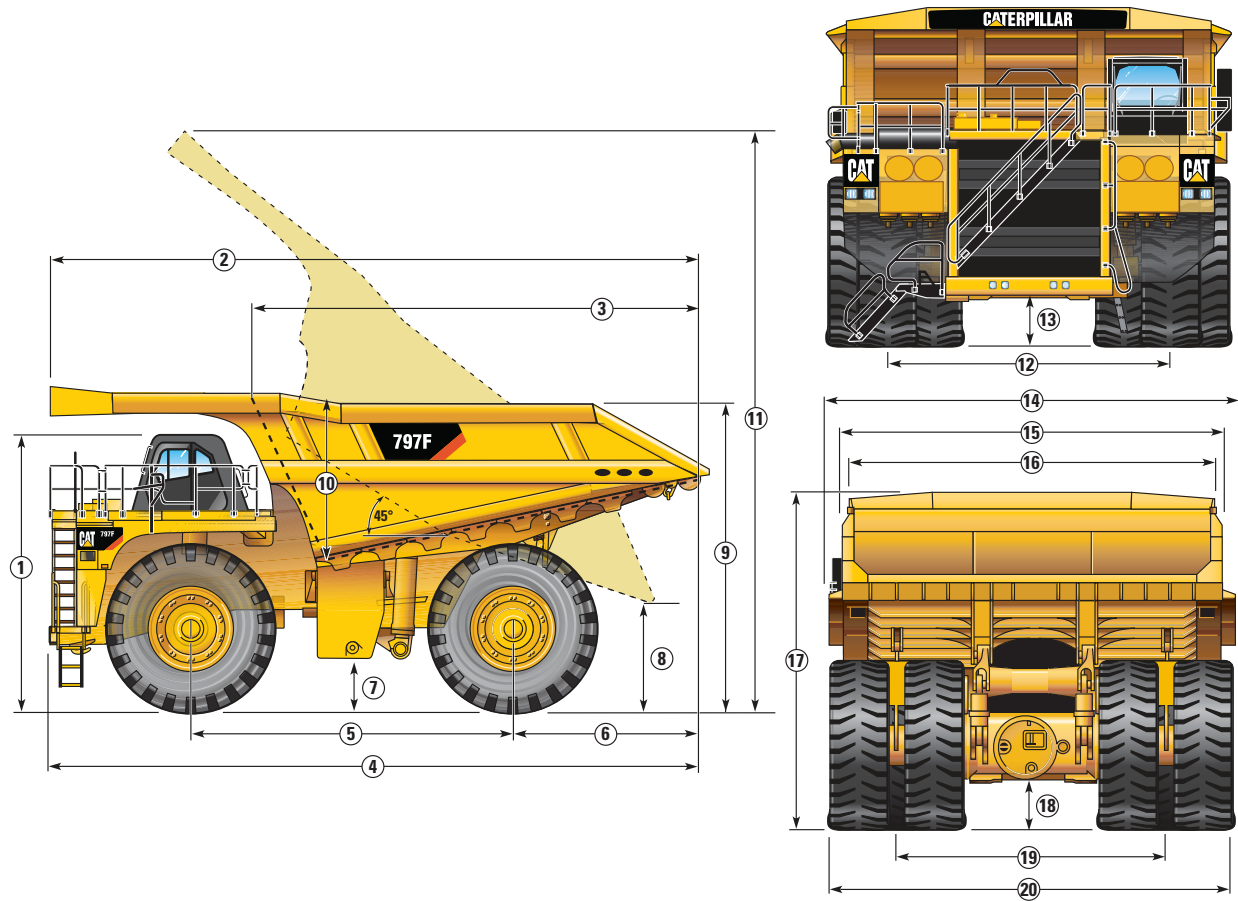

Dimensions

All dimensions are approximate.

Dimensions are with standard body 290-6420.

1	Height to Top of ROPS – Empty	6526 mm	21 ft 5 in
2	Overall Body Length	14 802 mm	48 ft 7 in
3	Inside Body Length	9976 mm	32 ft 9 in
4	Overall Length	15 080 mm	49 ft 6 in
5	Wheelbase	7195 mm	23 ft 7 in
6	Rear Axle to Tail	3944 mm	12 ft 11 in
7	Loaded Ground Clearance	786 mm	2 ft 7 in
8	Dump Clearance	2017 mm	6 ft 7 in
9	Loading Height – Empty	6998 mm	23 ft 0 in
10	Inside Body Depth – Maximum	3363 mm	11 ft 0 in
11	Overall Height – Body Raised	15 701 mm	51 ft 6 in
12	Centerline Front Tire Width	6534 mm	21 ft 5 in
13	Engine Guard Clearance – Loaded	1025 mm	3 ft 4 in
14	Outside Body Width	9755 mm	32 ft 0 in
15	Overall Canopy Width	9116 mm	29 ft 11 in
16	Inside Body Width	8513 mm	27 ft 11 in
17	Front Canopy Height – Empty	7709 mm	25 ft 4 in
18	Rear Axle Clearance – Loaded	947 mm	3 ft 1 in
19	Centerline Rear Dual Tire Width	6233 mm	20 ft 5 in
20	Overall Tire Width	9529 mm	31 ft 3 in